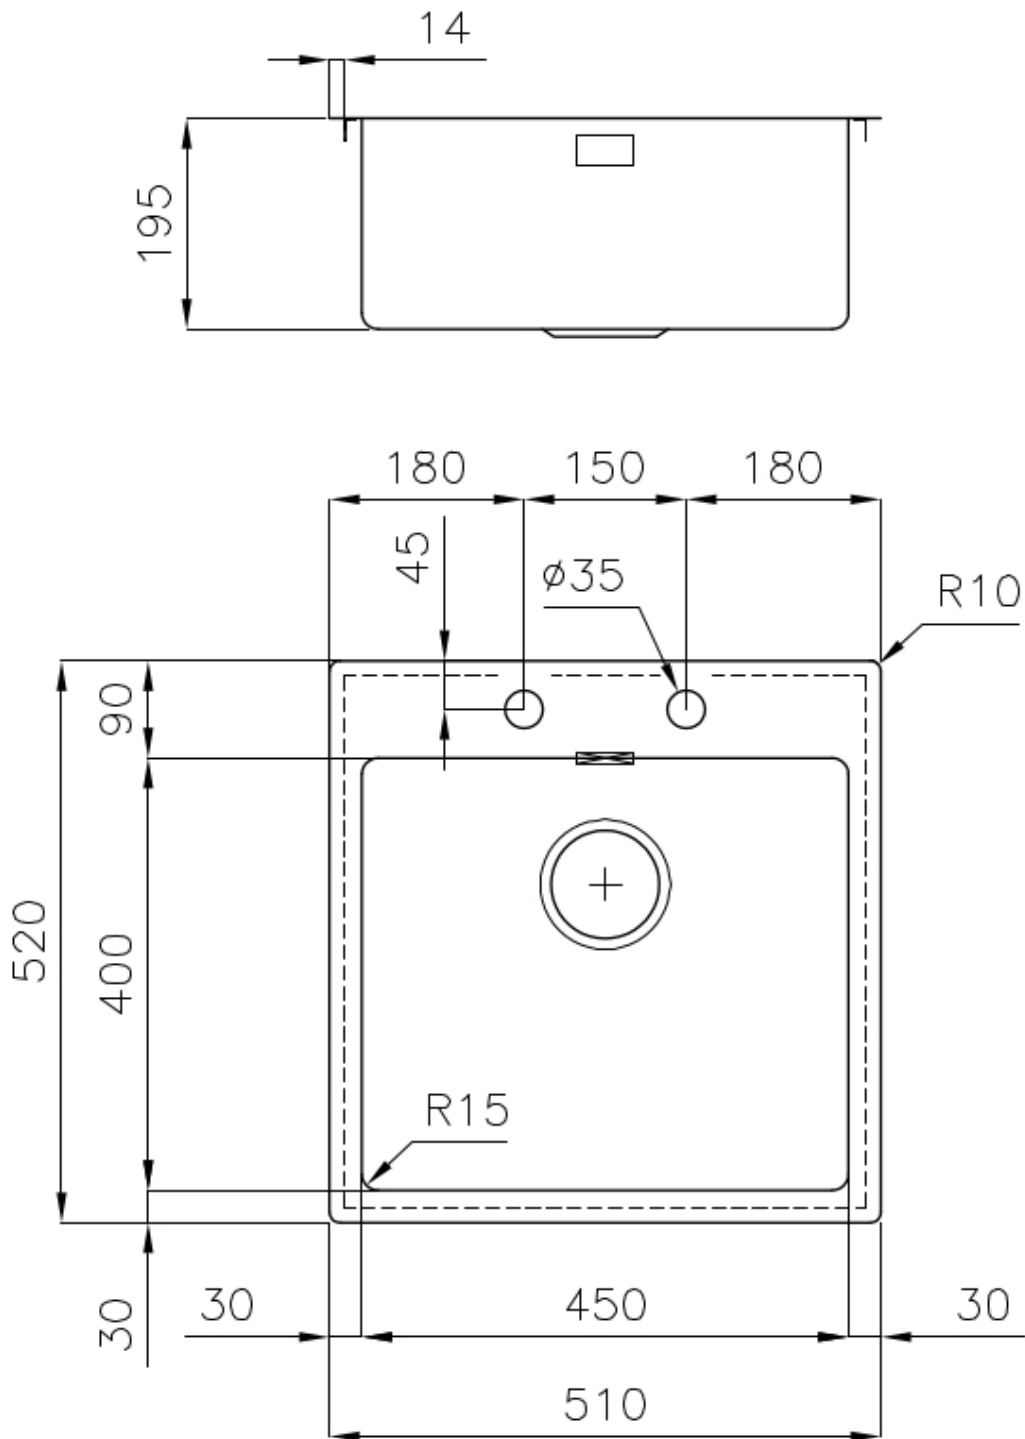

TECHNICAL DATA