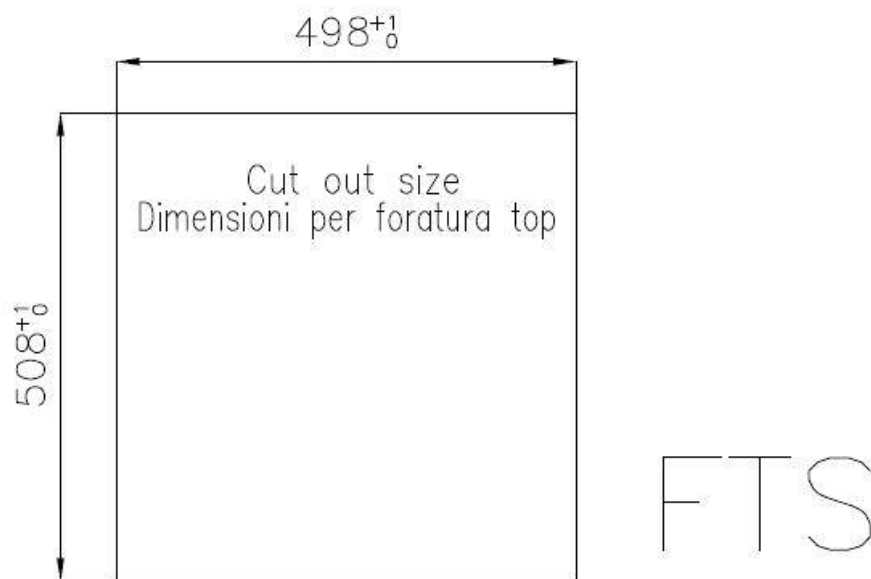

Lavello serie KE cod. 2264/080