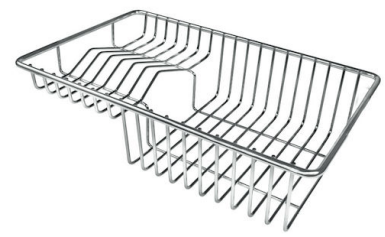

Small radius Bowls with squared shapes with a modern design and an increased capacity, for a minimal aesthetics connected with an extreme practicality.

Deep bowls This bowls reach an important depth, over 20 cm, thanks to the advanced production technology, that can be offer great capieny and practicality in all the washing operations.

A153 A00

**GRILLE POR.ASSIETTES INOX
mm214x379**

A100 C03

* only in combination with the accessory
A644 A01

GRILLE PORTE-ASSIETTES INOX

250x425

A100 B01

GRILLE PORTE-ASSIETTES INOX