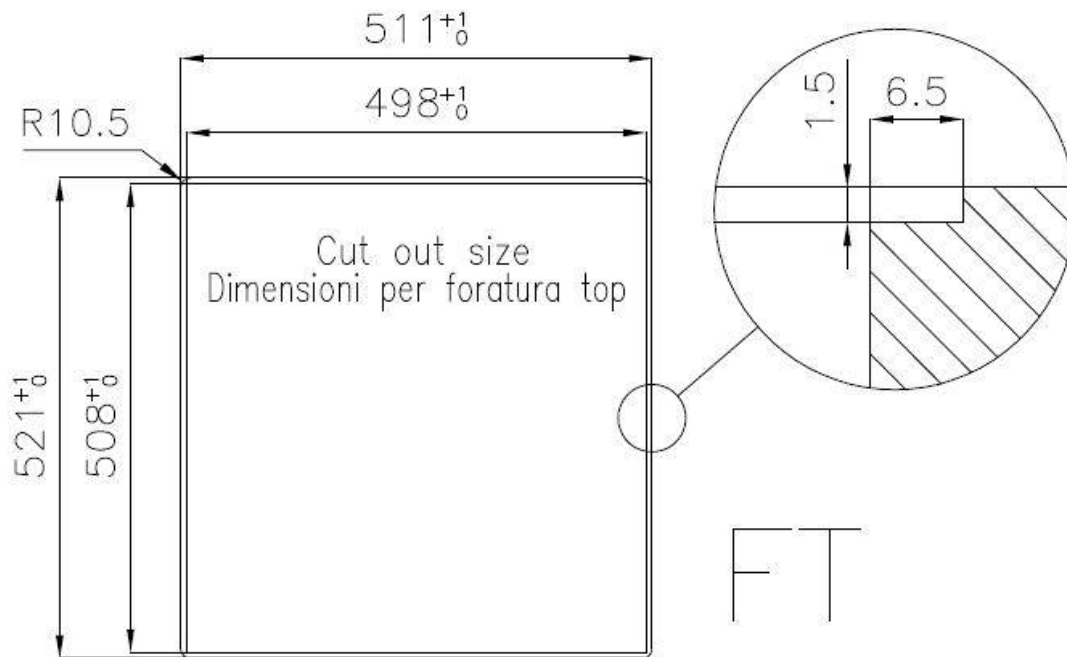

Lavello serie KE cod. 2264/080